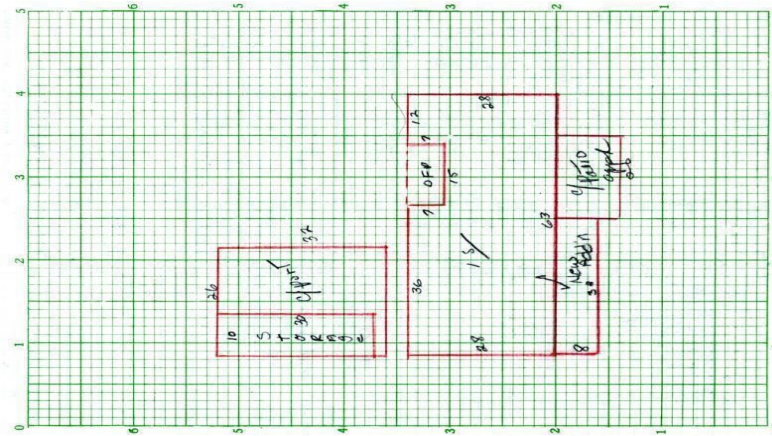

**Parcel Information**

Tax Map # **/10/D-1** NBHD **13**  
 Span Acres **0.35**  
 Status **A - Active** Last Update **06/28/22**

**Sales Information**

Book **377135** Sale Date **05/10/22**  
 Page **55197** Sale Price **440,000**