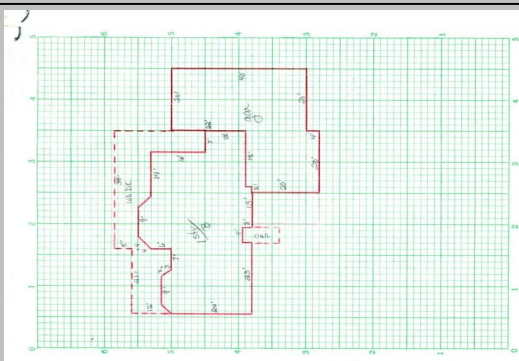

RESIDENTIAL PROPERTY RECORD CARD

Date Printed 12/23/19

Owner Information

Parcel **11070000200000000**
Owner **RATLIFF, GARY GENE**
RATLIFF, JENNIE LYN
4505 ROGERSBURG RD
ASOTIN, WA 99402
Location **OR4 4505 ROGERSBURG**
Descr: **ROGERSBURG FIRST~LT 2~~YB 2003 SQ**
1569 FB 2009

Parcel Value Information

Land Value	34,500	Homestead	0
Dwelling Value	238,800	Housesite	0
Site Imprvmt	0		
Outbuildings	0		
Misc. Adj.	0		
Total	273,300		

Parcel Information

Tax Map #	/2/	NBHD	12
Span		Acres	0.36
Status	A - Active	Last Update	12/02/19

Sales Information

Book	363770	Sale Date	11/01/19
Page	52694	Sale Price	775,000

Sketch Updated: / /

BUILDING	Total Rooms	0	Year Built	2003	Building SF	1569	Energy Adj	No Data	Roughins	1
	Bedrooms	2	Effect Age	12.0	Quality	3.00	Bsmt Wall	Conc 8"	Plumb Fixt	9
	Full Baths	1	Condition	Good	Style	1 Story	Bsmt SF	2009.00	Fireplaces	1
	Half Baths	1	Phys Depr	7	Design	No Data	Bsmt Fin	Partition	Porch	734
	Kitchens	1	Funct Depr	0	Bldg Type	Single	Bsmt Fin SF	1569	Gar/Shed	1236
			Econ Depr	0					% Complete:	0

INSPECT	INSP.	NoData	INSP.	NoData	INSP.	NoData	APPT	NoData	APPTSCHD

NOTES