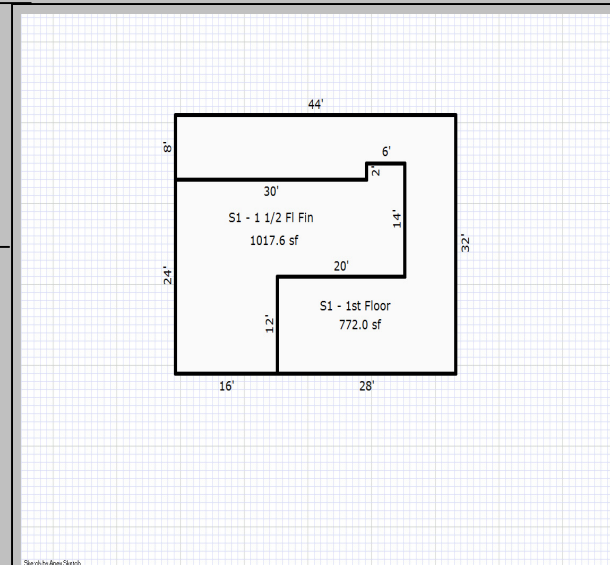

Land Value 0 Homestead 0
 Dwelling Value 73,200 Housesite 0
 Site Imprvmt 0
 Outbuildings 64,200
 Misc. Adj. 0
 Total 137,400

Parcel Information

Tax Map # 2/8/45 NBHD 21
 Span Acres 12.52
 Status I - Inactive Last Update 05/16/19

Sales Information

Book 361355 Sale Date 04/12/19
 Page 52088-02 Sale Price 275,000

Sketch Updated: 09/22/15

BUILDING	Total Rooms	0	Year Built	0	Building SF	1790	Energy Adj	No Data	Roughins	1
	Bedrooms	4	Effect Age	86.0	Quality	2.00	Bsmt Wall	NoData	Plumb Fixt	6
	Full Baths	1	Condition	Average	Style	1.5 Fin	Bsmt SF	0.00	Fireplaces	0
	Half Baths	0	Phys Depr	40	Design	No Data	Bsmt Fin	No Data	Porch	0
	Kitchens	1	Funct Depr	0	Bldg Type	Single	Bsmt Fin SF	0	Gar/Shed	0
			Econ Depr	0					% Complete:	0